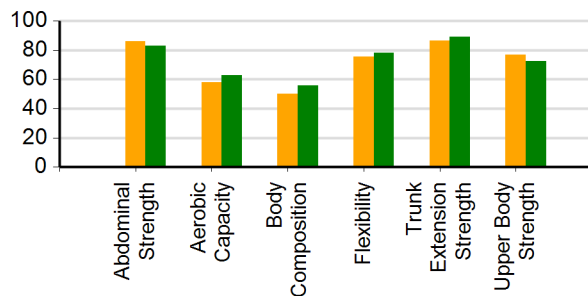

Percentage of Students in the Healthy Fitness Zone in 2011-12