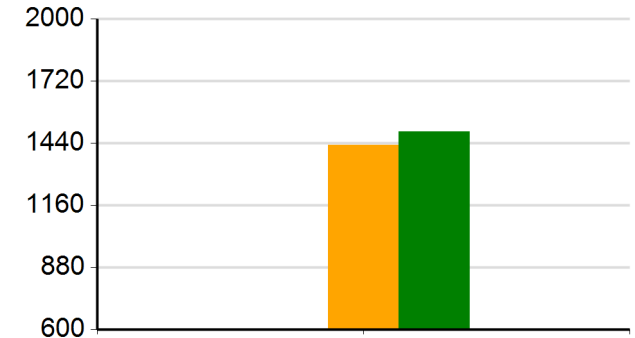

CST History/Social Science Results (percent proficient and above)

Percentage of 2011-12 Graduates Meeting University of California "a-g" Requirements

2011-12 Average SAT Score

Percentage of English Learners Making Progress in Learning English