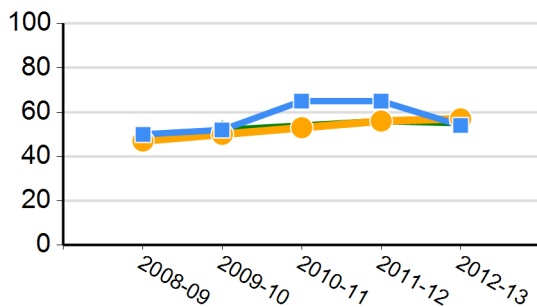

2012 Academic Achievement Award
2011 Academic Achievement Award
2010 Distinguished School

2012-13 School Quality Snapshot

Ward Elementary

Downey Unified

8851 East Adoree St., Downey, CA 90242

Grades Offered: K-3

Enrollment: 453

Charter: No

Title I Funded: Yes

CDS Code: 19-64451-6012777

CST English-language Arts Results (percent proficient and above)