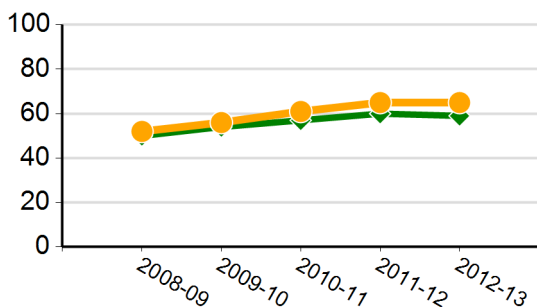

California's Academic Performance Index (API)

2013 Growth API	818
Growth from Prior to Current Year	-40
Met Schoolwide Growth Target	Yes
All Student Groups Met Target	No
2012 Base API State Rank	7
2012 Base API Similar Schools Rank	10