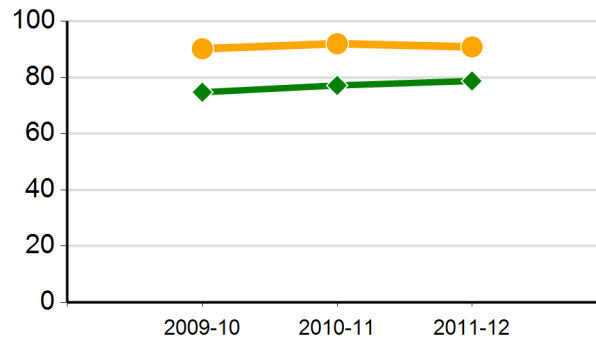

Cohort Graduation Rate*