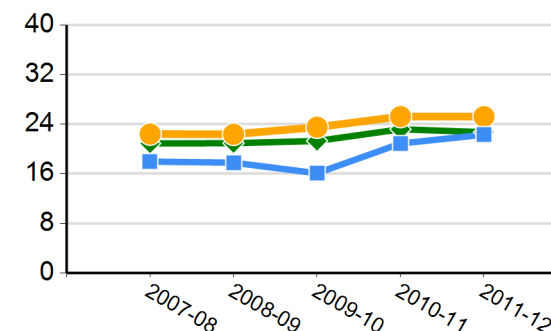

Average Class Size