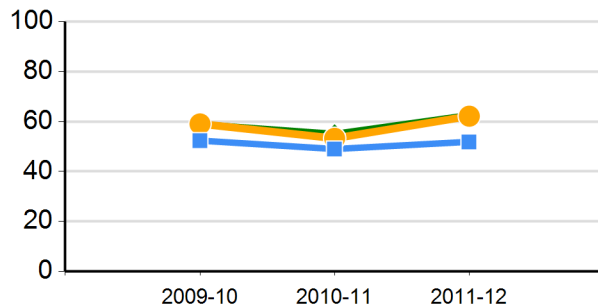

CST History/Social Science Results (percent proficient and above)

Percentage of 2011-12 Graduates Meeting University of California "a-g" Requirements

2011-12 Average SAT Score

Percentage of English Learners Making Progress in Learning English