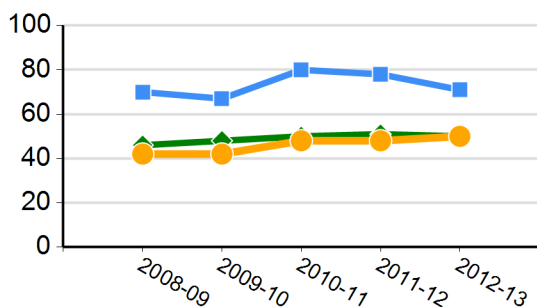

CST Mathematics Results (percent proficient and above)