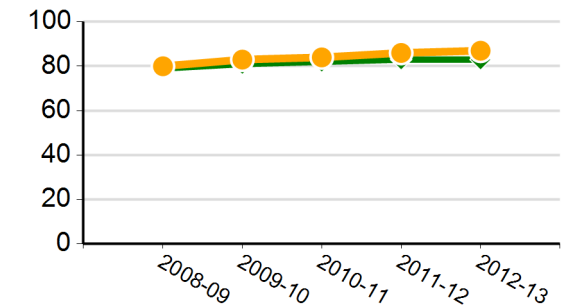

CAHSEE English-Language Arts Grade 10 Passing Rate