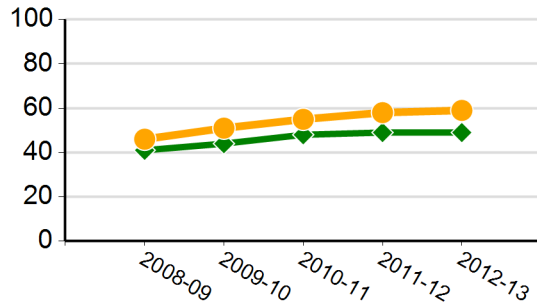

CST History/Social Science Results (percent proficient and above)

Percentage of 2011-12 Graduates Meeting University of California "a-g" Requirements

2011-12 Average SAT Score

Percentage of English Learners Making Progress in Learning English