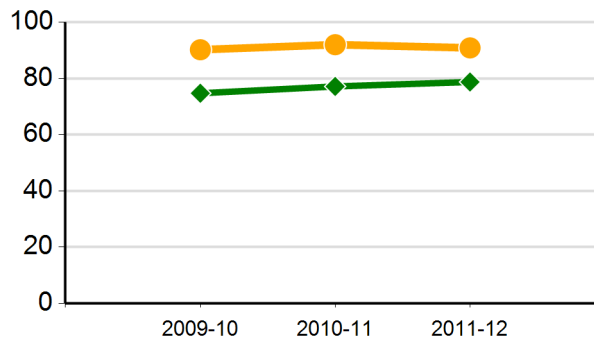

Cohort Graduation Rate*