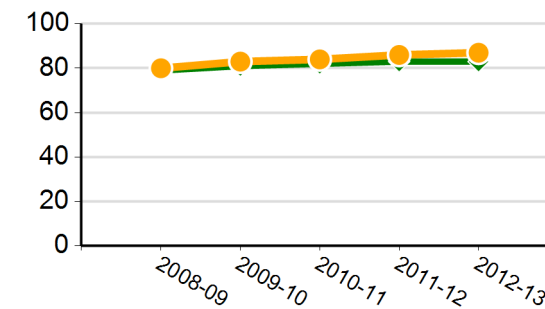

CAHSEE English-Language Arts Grade 10 Passing Rate