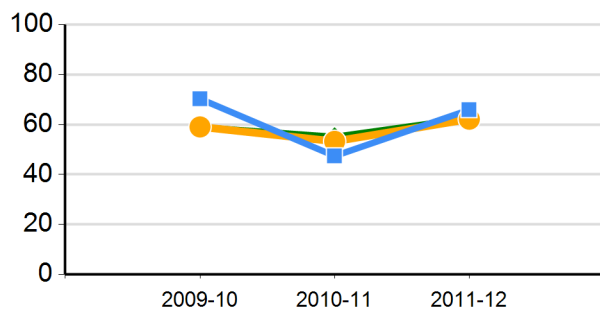

CST History/Social Science Results (percent proficient and above)

Percentage of 2011-12 Graduates Meeting University of California "a-g" Requirements

2011-12 Average SAT Score

Percentage of English Learners Making Progress in Learning English