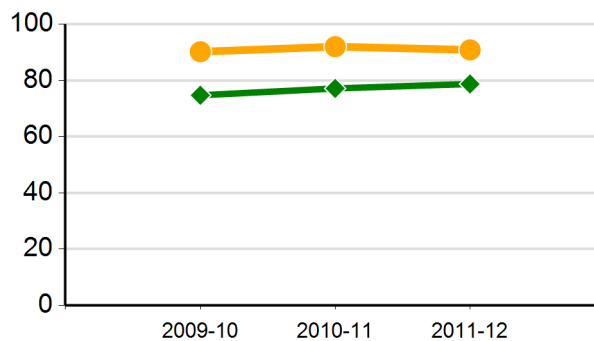

Cohort Graduation Rate*