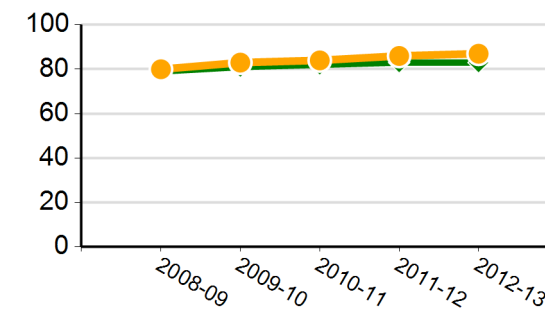

CAHSEE English-Language Arts Grade 10 Passing Rate