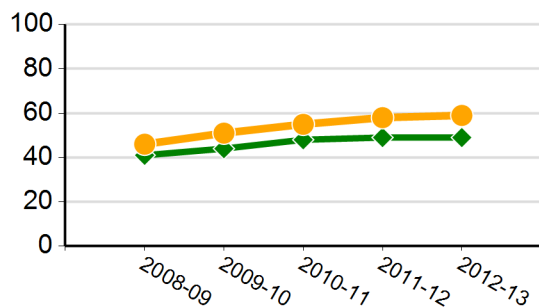

CST History/Social Science Results (percent proficient and above)

Percentage of 2011-12 Graduates Meeting University of California "a-g" Requirements

2011-12 Average SAT Score

Percentage of English Learners Making Progress in Learning English