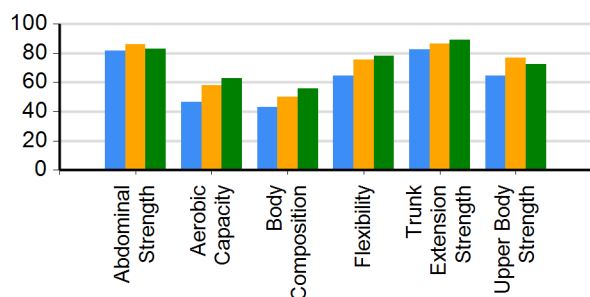

Percentage of Students in the Healthy Fitness Zone in 2011-12