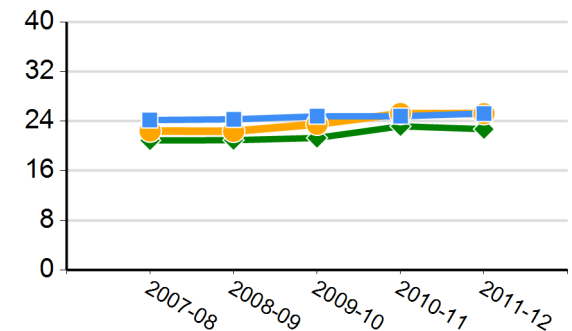

Average Class Size