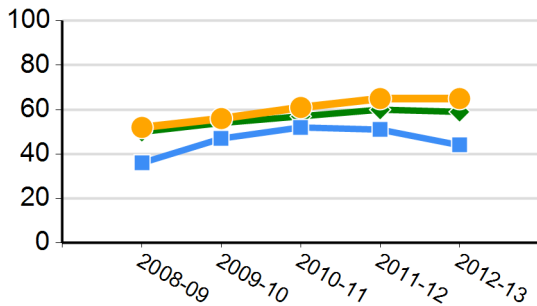

CST Science Results
(percent proficient and above)