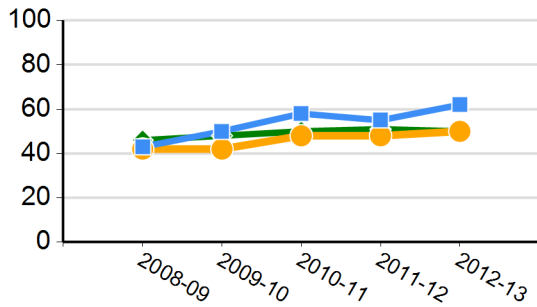

CDS Code: 19-64451-6012751

CST English-language Arts Results
(percent proficient and above)

CST Mathematics Results
(percent proficient and above)

CST Science Results
(percent proficient and above)

California's Academic Performance Index (API)