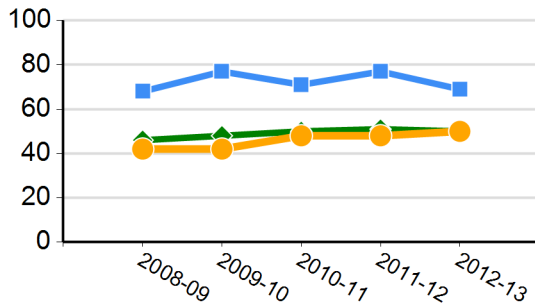

CST Mathematics Results
(percent proficient and above)