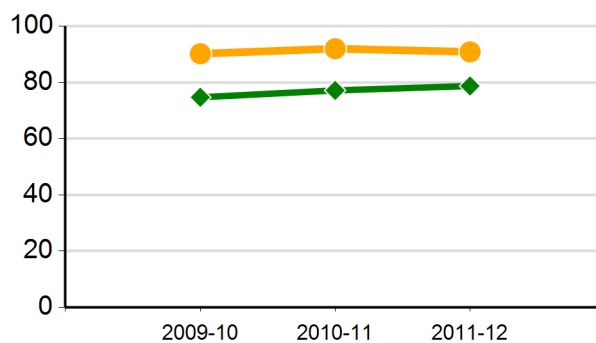

Cohort Graduation Rate*