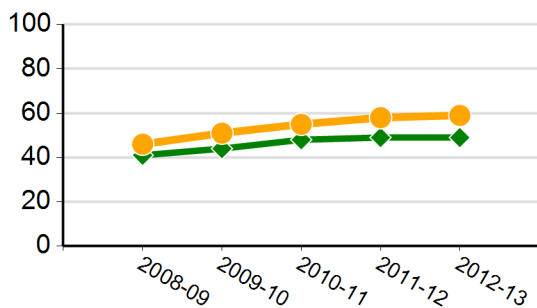

2011 Academic Achievement Award
2010 Academic Achievement Award
2010 Distinguished School

2012-13 School Quality Snapshot

Alameda Elementary

Downey Unified

8613 East Alameda St., Downey, CA 90242

Grades Offered: K-3

Enrollment: 635

Charter: No

Title I Funded: Yes

CDS Code: 19-64451-6012744

CST History/Social Science Results (percent proficient and above)