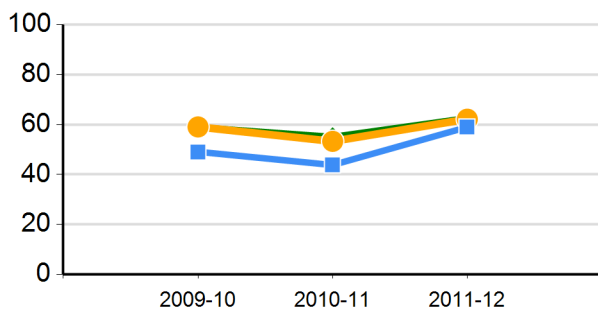

CST History/Social Science Results (percent proficient and above)

Percentage of 2011-12 Graduates Meeting University of California "a-g" Requirements

2011-12 Average SAT Score

Percentage of English Learners Making Progress in Learning English