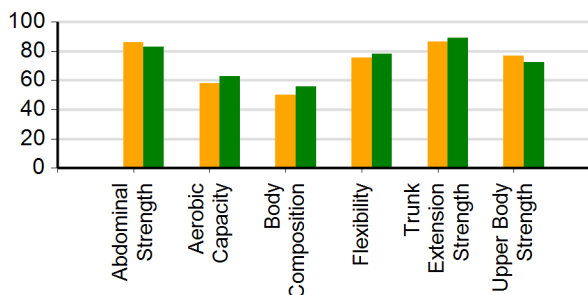

Percentage of Students in the Healthy Fitness Zone in 2011-12