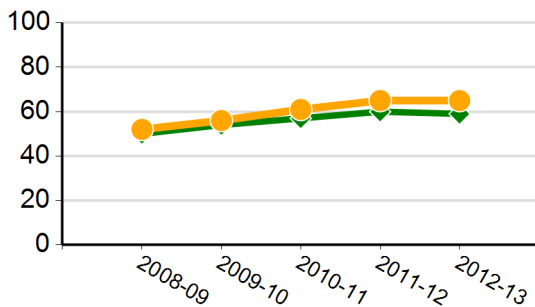

California's Academic Performance Index (API)

2013 Growth API	795
Growth from Prior to Current Year	-50
Met Schoolwide Growth Target	No
All Student Groups Met Target	No
2012 Base API State Rank	7
2012 Base API Similar Schools Rank	9