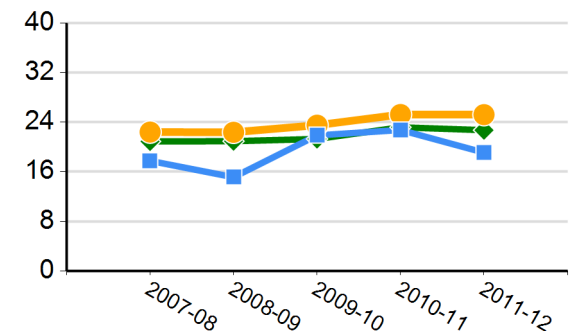

Average Class Size